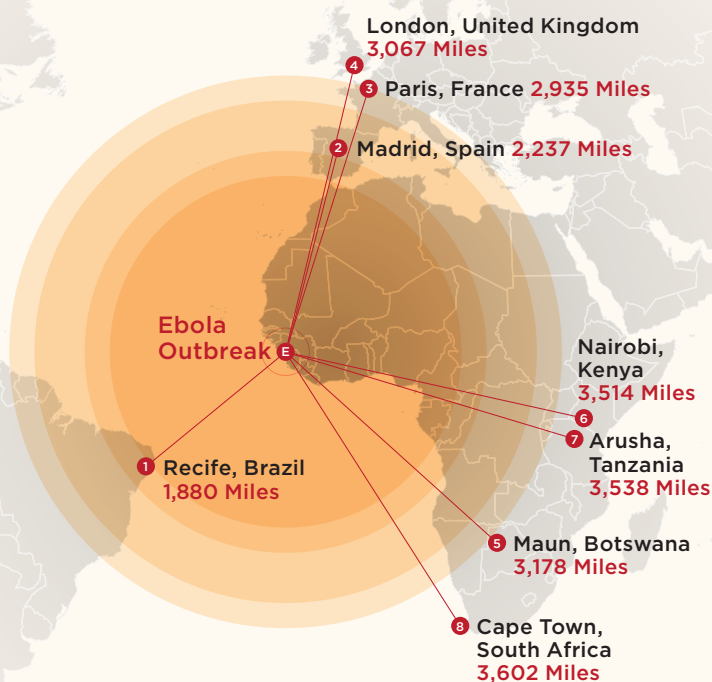

Ebola and West Africa: THE FACTS

- The distance from the Ebola epicenter to the safari parks of East and Southern Africa is the same as New York City to Anchorage, Alaska.
- South Africa and Kenya stopped all flights to and from affected West African countries.
- No Ebola cases have occurred in East or Southern Africa.
- Ebola is not transmitted in the air like flu; direct physical contact with bodily fluids is the only method of transmission.
- Paris, Madrid and London are closer to the Ebola epicenter than Nairobi or Cape Town.

Cases of Ebola Outside of West Africa as of Oct. 8, 2014

Source: *The New York Times*