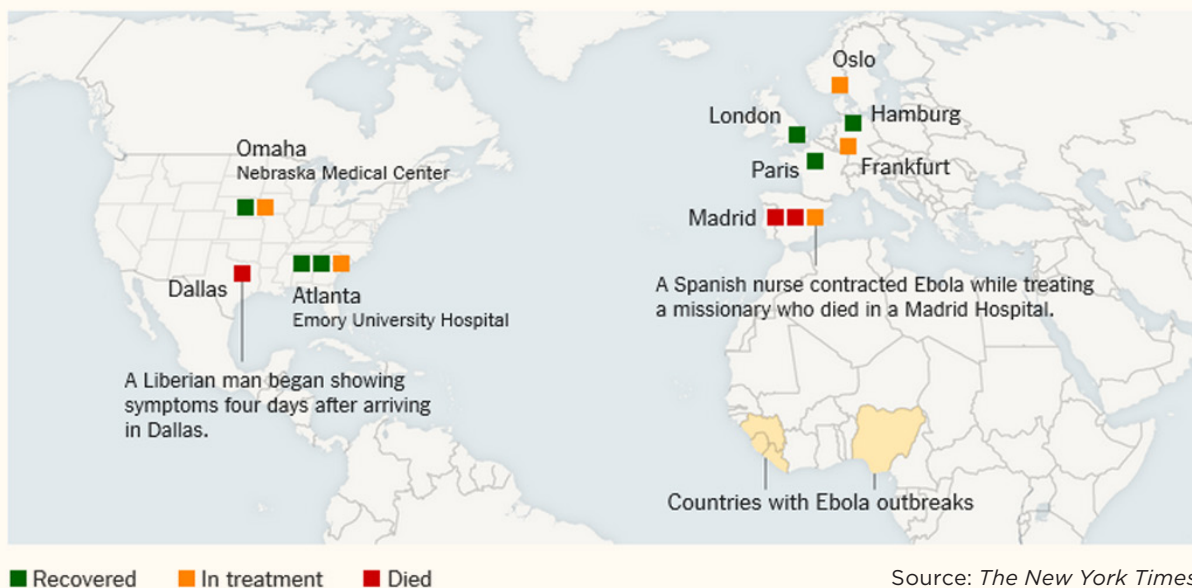

Ebola and West Africa: THE FACTS

- The distance from the Ebola epicenter to the safari parks of East and Southern Africa is the same as New York City to Anchorage, Alaska.
- South Africa and Kenya stopped all flights to and from affected West African countries.
- No Ebola cases have occurred in East or Southern Africa.
- Ebola is not transmitted in the air like flu; direct physical contact with bodily fluids is the only method of transmission.
- Paris, Madrid and London are closer to the Ebola epicenter than Nairobi or Cape Town.

Cases of Ebola Outside of West Africa as of Oct. 8, 2014

Source: *The New York Times*